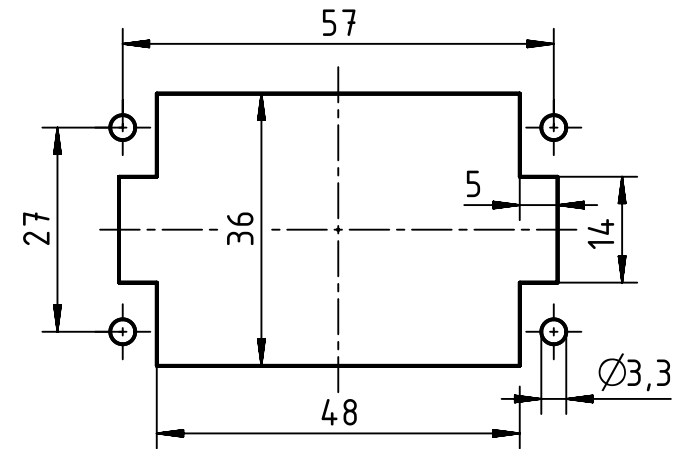

M3x10

panel cut out

	All Dimensions in mm Original Size DIN A4		Scale 1:1	Free size tol.		Ref.
			Created by MATAU	Inspected by PRIESTER	Standardisation TIEMANNA	Date 2016-04-04
All rights reserved Department EL PD - DE		Title Han 42DD-STI-C		State Final Release		Doc-Key / ECM-Nr. 100216579/UGD/003/B 500000098280
HARTING Electric GmbH & Co. KG D-32339 Espelkamp		Type TB	Number 09 16 042 3001		Rev. B	Page 1/1