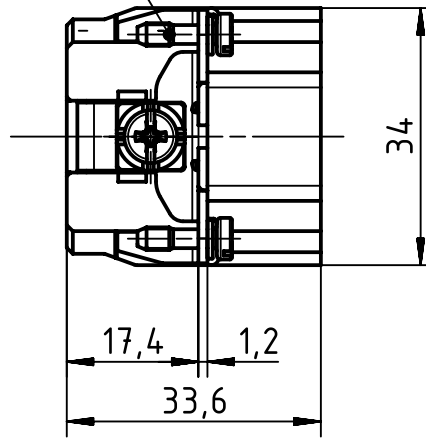

M3x10

panel cut out

	All Dimensions in mm Original Size DIN A4		Scale 1:1	Free size tol.		Ref.
			Created by MATAU	Inspected by PRIESTER	Standardisation TIEMANNA	Date 2016-04-04
All rights reserved Department EL PD - DE		Title Han 42DD-STI-C		State Final Release		Doc-Key / ECM-Nr. 100216579/UGD/003/B 500000098280
HARTING Electric GmbH & Co. KG D-32339 Espelkamp		Type TB	Number 09 16 042 3001		Rev. B	Page 1/1