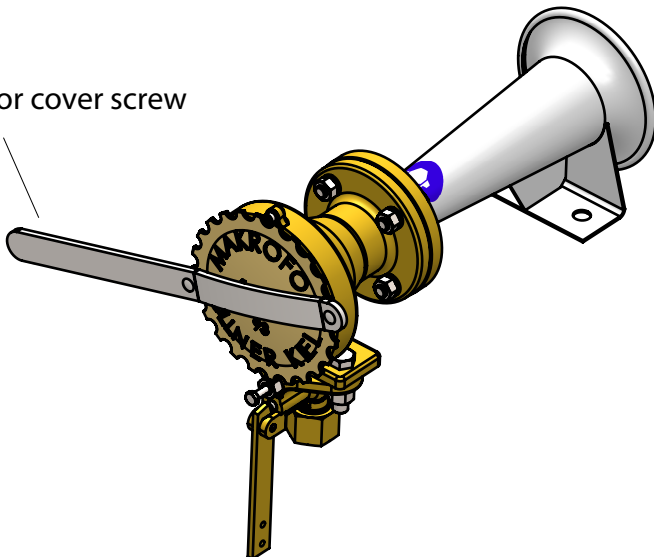

tool for cover screw

Gewicht : 9.1 kg
Weight: