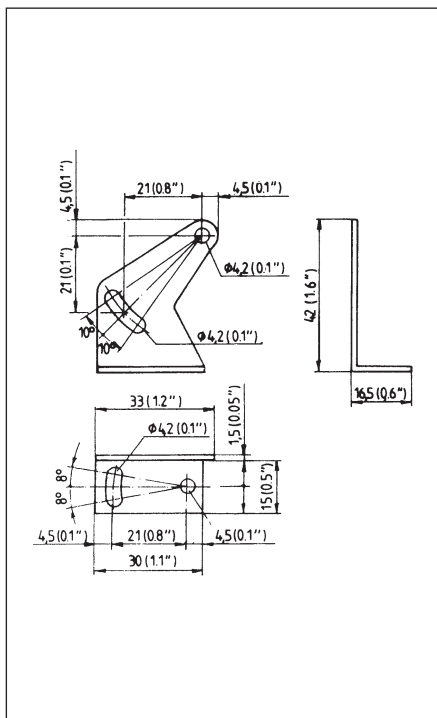

Accessories

Mounting Material

Other mounting brackets available on request.

Type designation	BWN-L05ST KPL	BWN-L20NI KPL
Article number	6571300003	6571200002