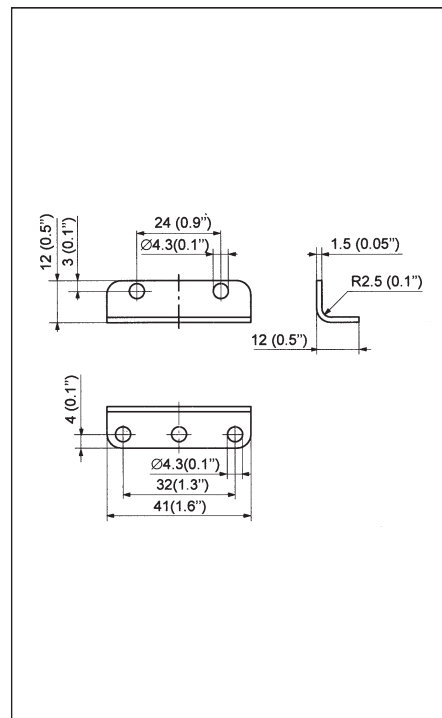

Type designation	BWN-L20NI KPL	BWN-L12AL KPL
Article number	6571200007	6571500006