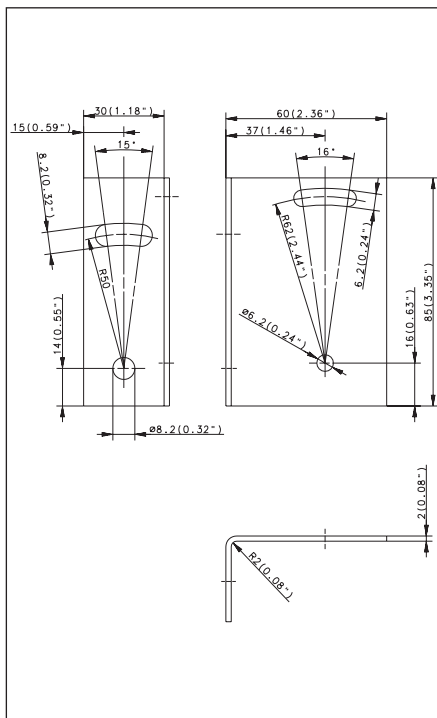

Type designation	BWN-L20NI KPL	BWN-L12AL KPL
Article number	6571200007	6571500006