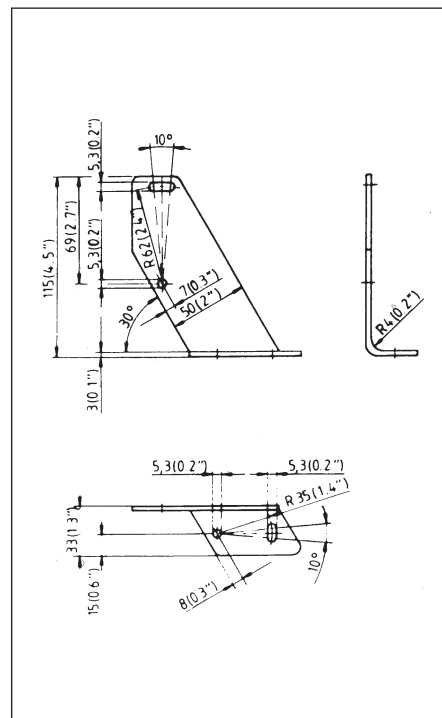

Accessories

Mounting Material

Other mounting brackets available on request.

Type designation	BWN-L05ST KPL	BWN-L20NI KPL
Article number	6571300003	6571200002